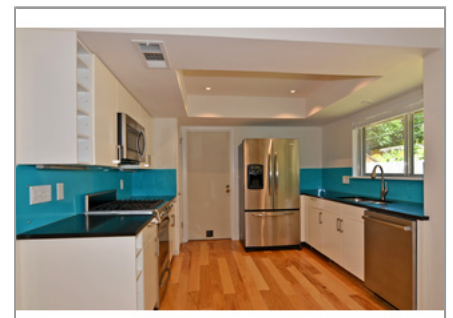

3501 Winfield

Offered at \$564,900

- House
- Bed/bath: 3/2
- Year Built: 1969
- School: Austin ISD
- Sqft: 1576
- Acreage: .248
- Garage: attached
- Austin, TX
- MLS#: 9009297

Cynthia Riley Loera

Rocket Science Realty, LLC