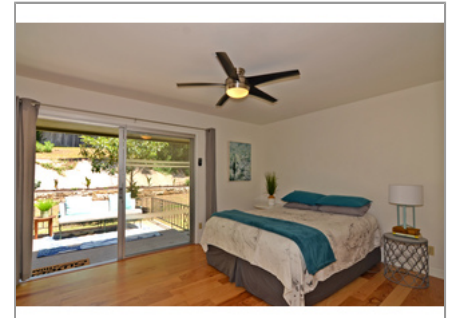

3501 Winfield

Offered at \$564,900

- House
- Bed/bath: 3/2
- Year Built: 1969
- School: Austin ISD
- Sqft: 1576
- Acreage: .248
- Garage: attached
- Austin, TX
- MLS#: 9009297

Cynthia Riley Loera

Rocket Science Realty, LLC